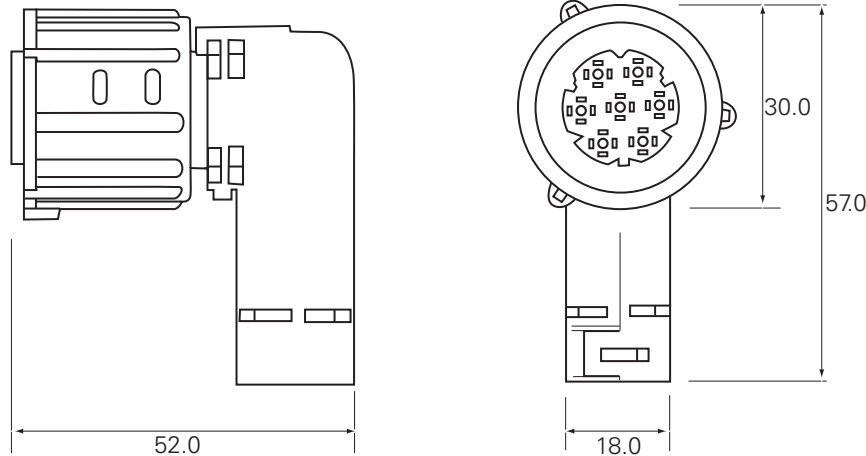

auto electrical parts

Technical Information Sheet

Part No. 0-326-57

7 pole black nylon Schlemmer connector kit for use with 10NW tubing. Supplied with terminals and seals. Fits some Volvo and Mercedes lamps.

Fits Durite lamps: 0-072-02/03, 0-074-00/01 and 0-071-01/02

Technical Drawing (not to scale)

Specification

| | |
|-------------------|---------------------------|
| Type | 7 pole connector |
| Tubing size | 10 NW |
| Material - plug | Nylon (Polyamide 6) |
| - connector seals | Silicone |
| - terminal | Nickel plated brass |
| Terminal | Crimp contact |
| Cable size | 0.5 - 1.0mm ² |
| Seals | 0.75 - 1.0mm ² |
| Temperature range | -40 °C to + 80 °C |
| Protection | IP67 |